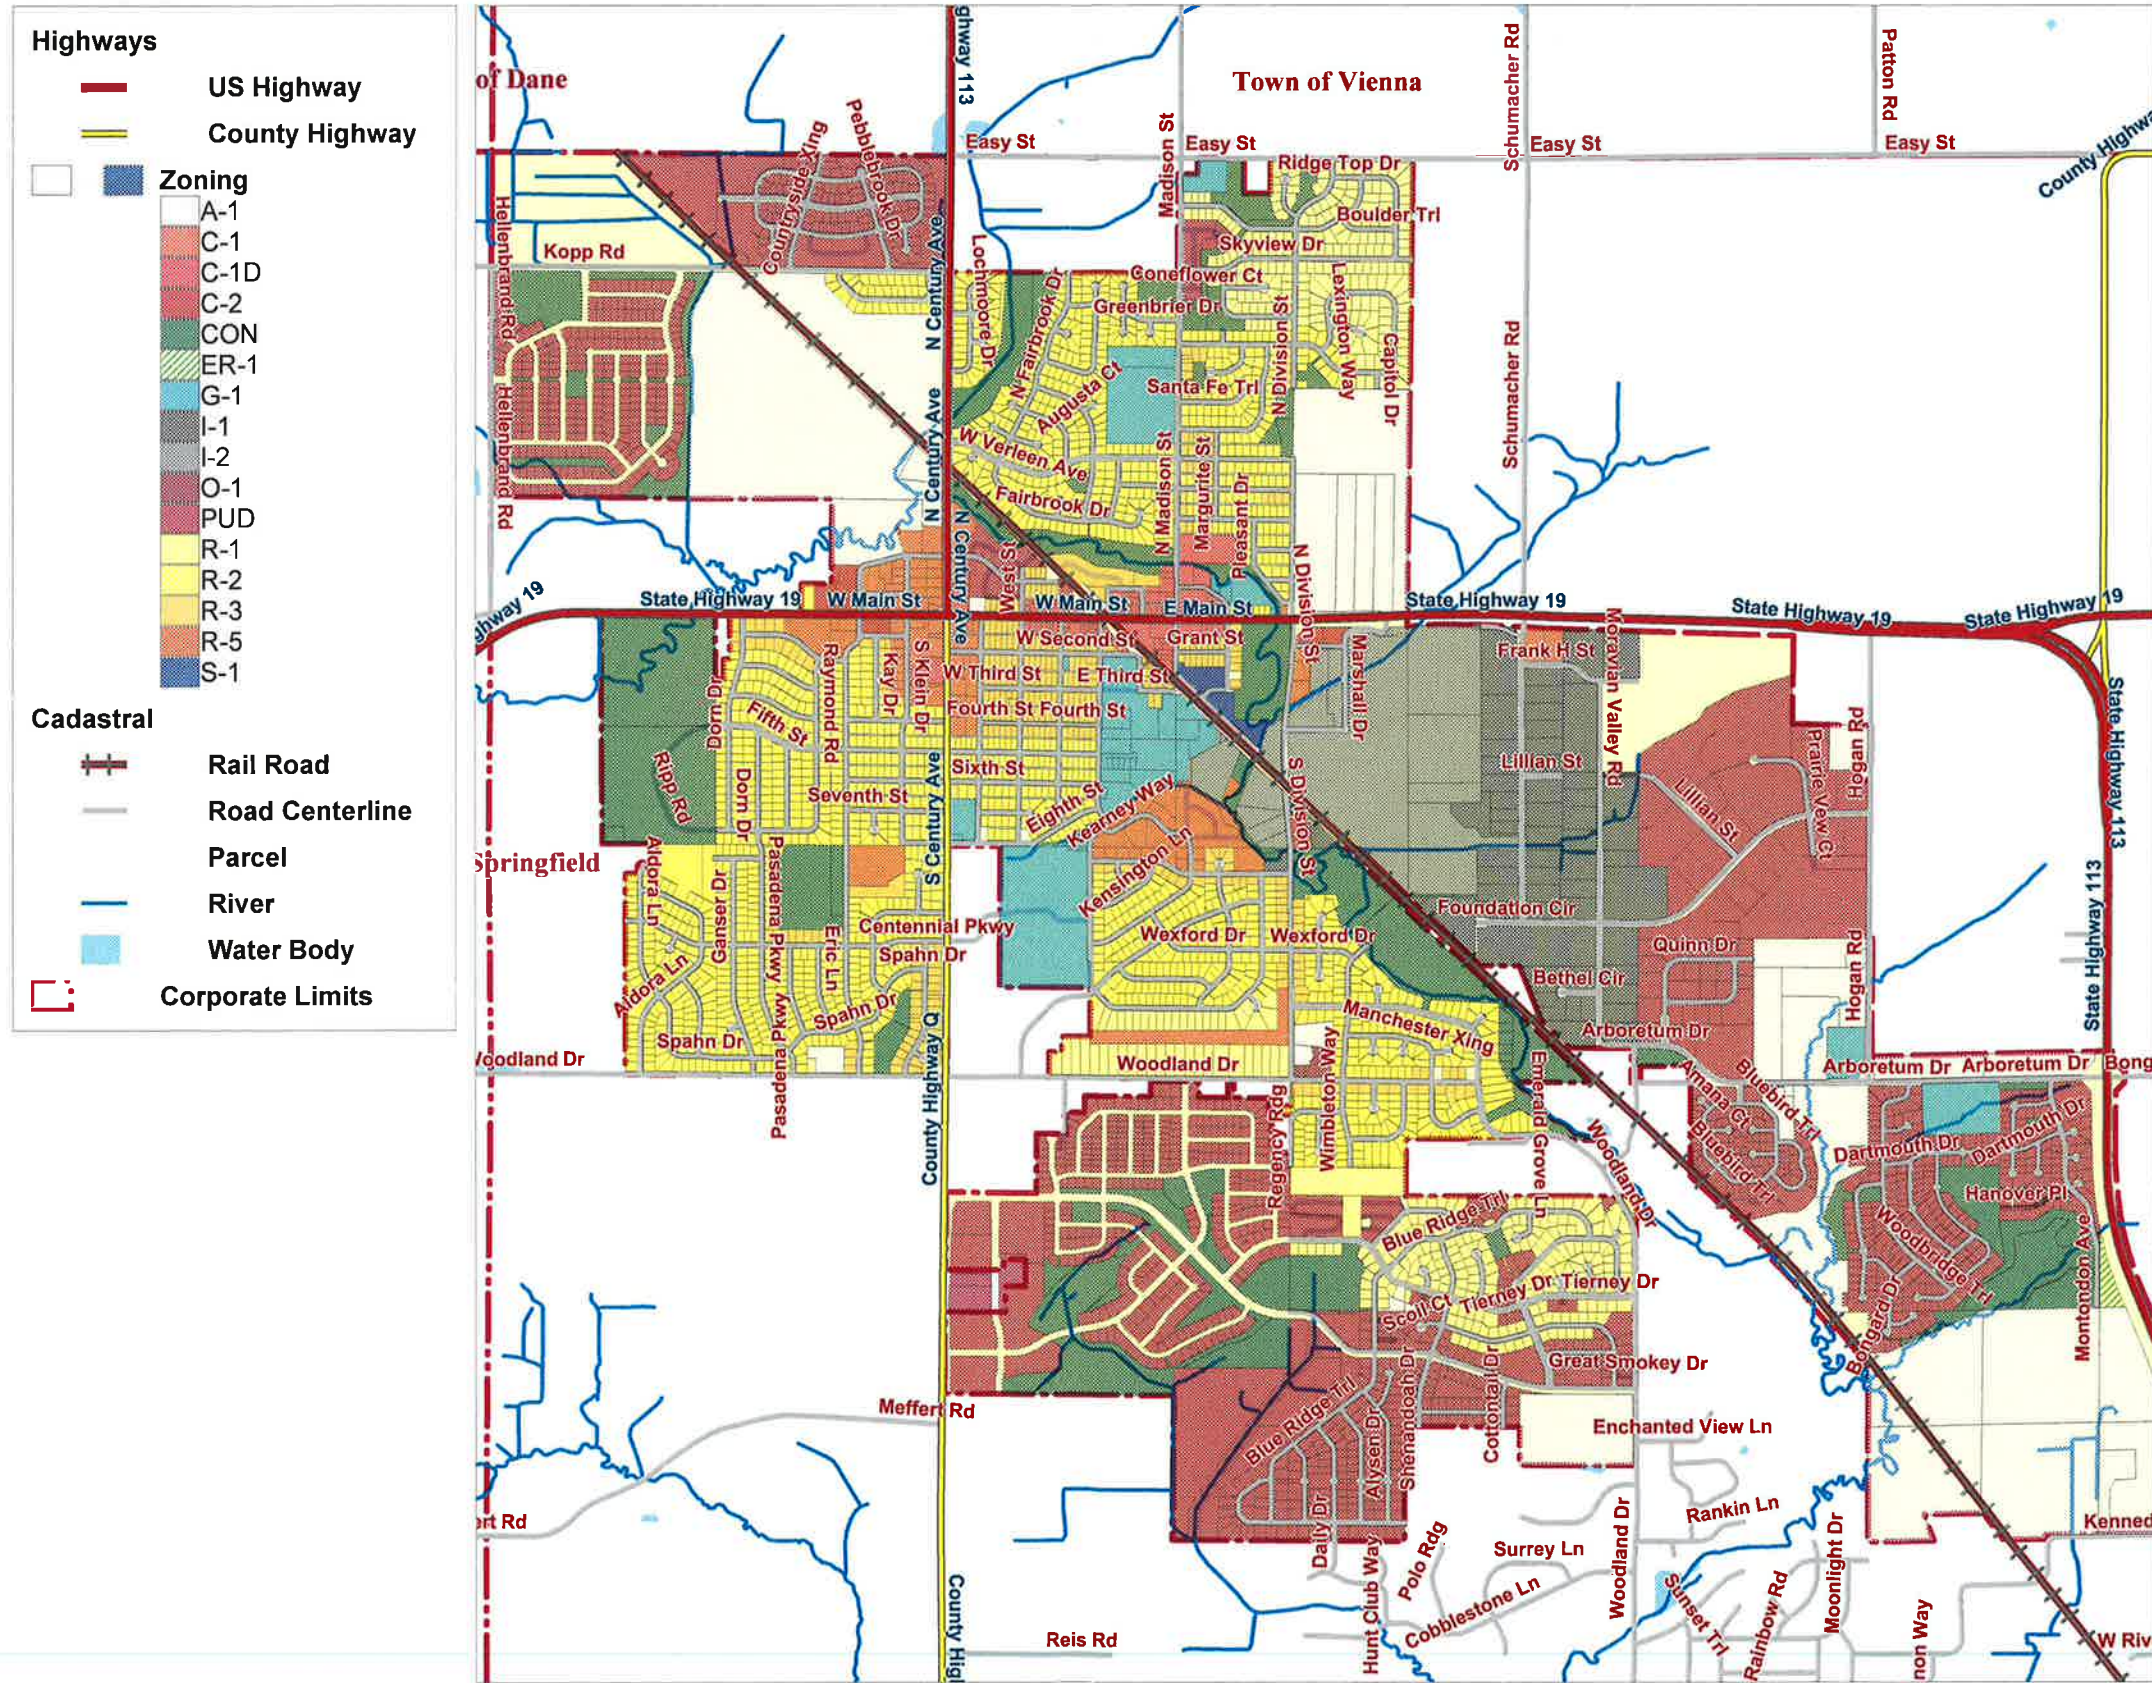

Waunakee Zoning Map

SCALE 1 : 26,606