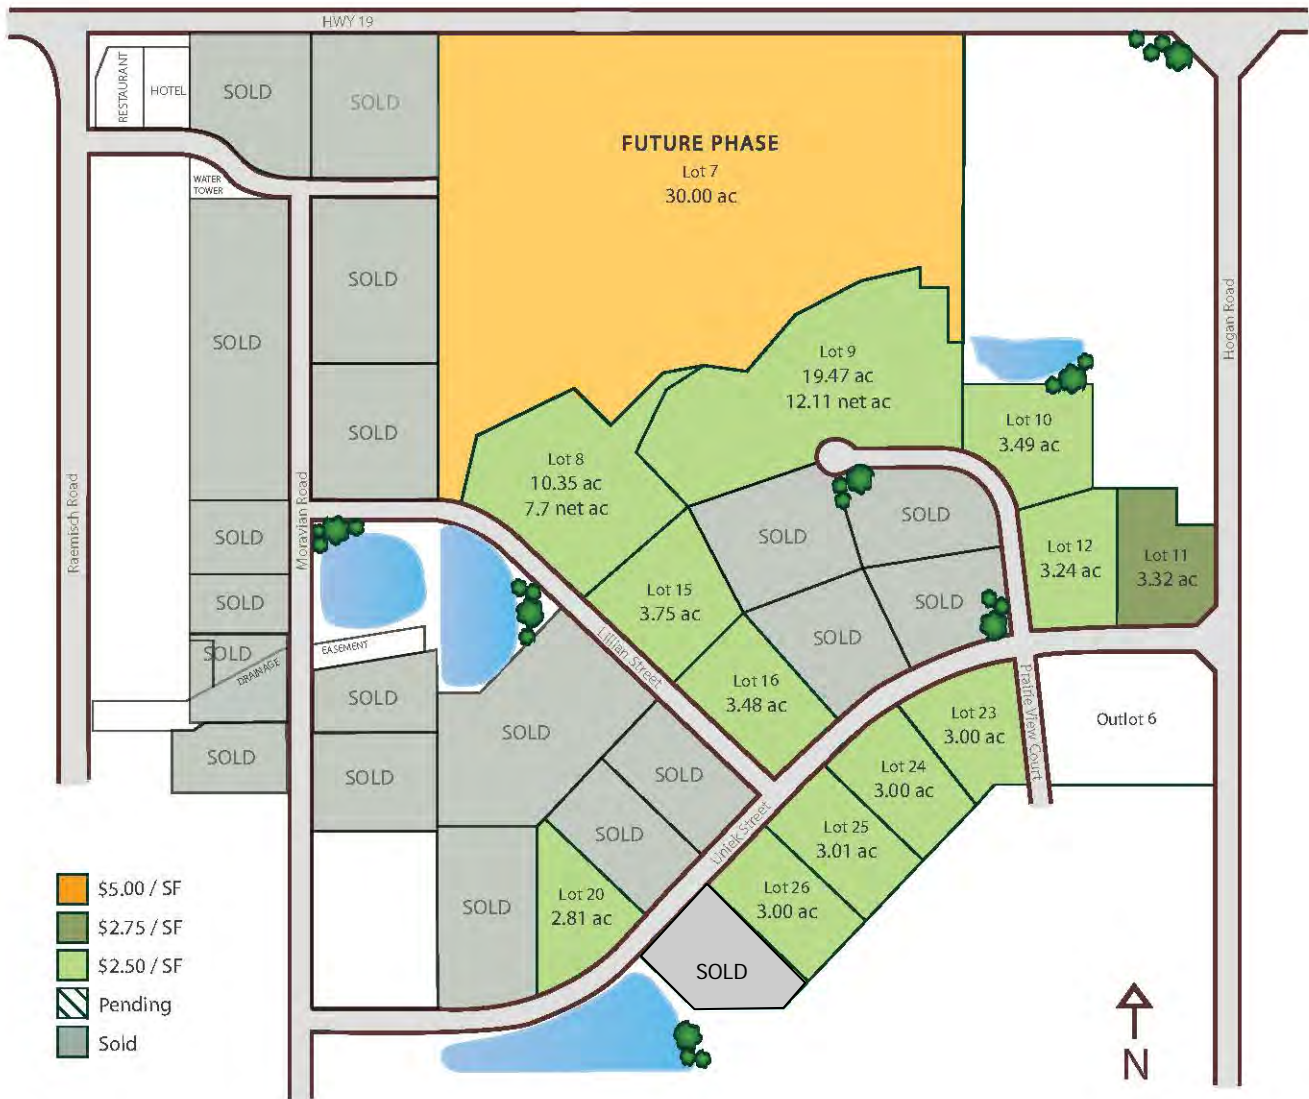

# Waunakee business park

Phase I

Phase II

Updated April 2011

For more information:  
**Charles K. Redjinski**  
 (608) 663-6000  
 4602 S. Biltmore Ln., Ste 117  
 Madison, WI 53718

**NAI MLG Commercial**  
 Commercial Real Estate Services Worldwide.  
 (608) 663-6000  
 www.mlgcommercial.com